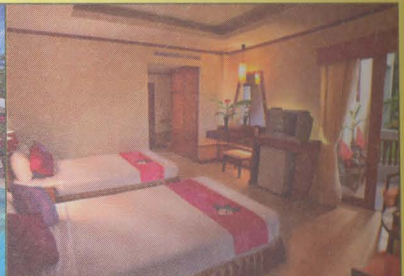

ROOM TYPE	FROM	TO	SINGLE	TWIN/DBL	Sofa Bed	ABF	ABF CHD	GALA DINNER		T/F
Deluxe Balcony	1-Nov-08	19-Dec-08	5,900	5,900	2,150	800	-	24-б.а.	31-б.а.	
	20-Dec-08	6-Jan-09	13,350	13,350	2,150	800	-	-	-	
	7-Jan-09	30-Apr-09	8,900	8,900	2,150	800	-	-	-	
	1-May-09	14-Jul-09	5,900	5,900	2,150	800	-	-	-	
	15-Jul-09	31-Aug-09	8,900	8,900	2,150	800	-	-	-	
	1-Sep-09	31-Oct-09	5,900	5,900	2,150	800	-	-	-	

Hotel Name : **SILAVADEE POOL SPA RESORT**

Location : T.Maret / Lamai

Code : P074

Class : ★★☆☆

ROOM TYPE	FROM	TO	SINGLE	TWIN/DBL	X-BED	ABF	ABF CHD	GALA DINNER		T/F
Deluxe Balcony	1-Nov-08	19-Dec-08	6,900	6,900	2,100	Incl	-	24-б.а.	31-б.а.	
	20-Dec-08	9-Jan-09	9,000	9,000	2,100	Incl	-	-	-	
	10-Jan-09	30-Apr-09	6,900	6,900	2,100	Incl	-	-	-	
	1-May-09	14-Jul-09	6,200	6,200	2,100	Incl	-	-	-	
	15-Jul-09	14-Sep-09	6,900	6,900	2,100	Incl	-	-	-	
	15-Sep-09	31-Oct-09	6,200	6,200	2,100	Incl	-	-	-	

Hotel Name : **THAIHOUSE BEACH RESORT**

Location : Lamai Beach

Code : P075

Class : ★★☆☆

Rates On Request Deluxe Family Room
Thai House Villa

ROOM TYPE	FROM	TO	SINGLE	TWIN/DBL	X-BED	ABF	ABF CHD	GALA DINNER		T/F
Dekluxe Room Garden View	1-Nov-08	19-Dec-08	3,300	3,300	1,050	Incl	250	24-б.а.	31-б.а.	
	20-Dec-08	15-Jan-09	4,100	4,100	1,050	Incl	250	3,000	3,500	
	16-Jan-09	30-Apr-09	3,600	3,600	1,050	Incl	250	-	-	
	1-May-09	15-Jul-09	3,300	3,300	1,050	Incl	250	-	-	
	16-Jul-09	15-Sep-09	3,600	3,600	1,050	Incl	250	-	-	
	16-Sep-09	31-Oct-09	3,300	3,300	1,050	Incl	250	-	-	