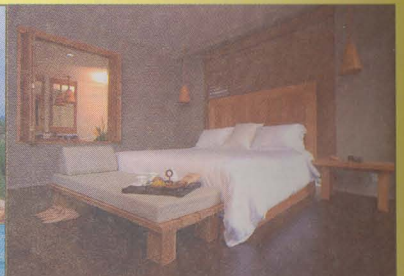

ROOM TYPE	FROM	TO	SINGLE	TWIN/DBL	Sofa Bed	ABF	ABF CHD	GALA DINNER		T/F
Deluxe Balcony	1-Nov-08	19-Dec-08	5,900	5,900	2,150	800	-	24-б.а.	31-б.а.	
	20-Dec-08	6-Jan-09	13,350	13,350	2,150	800	-	-	-	
	7-Jan-09	30-Apr-09	8,900	8,900	2,150	800	-	-	-	
	1-May-09	14-Jul-09	5,900	5,900	2,150	800	-	-	-	
	15-Jul-09	31-Aug-09	8,900	8,900	2,150	800	-	-	-	
	1-Sep-09	31-Oct-09	5,900	5,900	2,150	800	-	-	-	

Hotel Name : **SILAVADEE POOL SPA RESORT**

Location : T.Maret / Lamai

Code : P074

Class : ★★☆☆

ROOM TYPE	FROM	TO	SINGLE	TWIN/DBL	X-BED	ABF	ABF CHD	GALA DINNER		T/F
Deluxe Balcony	1-Nov-08	19-Dec-08	6,900	6,900	2,100	Incl	-	24-б.а.	31-б.а.	
	20-Dec-08	9-Jan-09	9,000	9,000	2,100	Incl	-	-	-	
	10-Jan-09	30-Apr-09	6,900	6,900	2,100	Incl	-	-	-	
	1-May-09	14-Jul-09	6,200	6,200	2,100	Incl	-	-	-	
	15-Jul-09	14-Sep-09	6,900	6,900	2,100	Incl	-	-	-	
	15-Sep-09	31-Oct-09	6,200	6,200	2,100	Incl	-	-	-	

Hotel Name : **THAIHOUSE BEACH RESORT**

Location : Lamai Beach

Code : P075

Class : ★★☆☆

Rates On Request Deluxe Family Room
Thai House Villa

ROOM TYPE	FROM	TO	SINGLE	TWIN/DBL	X-BED	ABF	ABF CHD	GALA DINNER		T/F
Dekluxe Room Garden View	1-Nov-08	19-Dec-08	3,300	3,300	1,050	Incl	250	24-б.а.	31-б.а.	
	20-Dec-08	15-Jan-09	4,100	4,100	1,050	Incl	250	3,000	3,500	
	16-Jan-09	30-Apr-09	3,600	3,600	1,050	Incl	250	-	-	
	1-May-09	15-Jul-09	3,300	3,300	1,050	Incl	250	-	-	
	16-Jul-09	15-Sep-09	3,600	3,600	1,050	Incl	250	-	-	
	16-Sep-09	31-Oct-09	3,300	3,300	1,050	Incl	250	-	-	