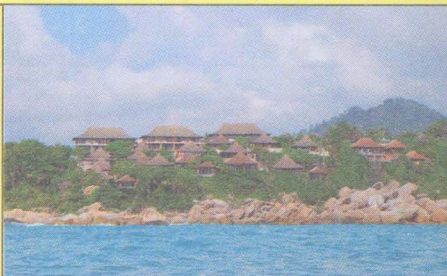

ROOM TYPE	FROM	TO	SINGLE	TWIN/DBL	X-BED	ABF	ABF CHD	GALA DINNER		T/F
Deluxe Balcony	1-Nov-08	19-Dec-08	6,900	6,900	2,100	Incl	-	24-б.а.	31-б.а.	
	20-Dec-08	9-Jan-09	9,000	9,000	2,100	Incl	-	-	-	
	10-Jan-09	30-Apr-09	6,900	6,900	2,100	Incl	-	-	-	
	1-May-09	14-Jul-09	6,200	6,200	2,100	Incl	-	-	-	
	15-Jul-09	14-Sep-09	6,900	6,900	2,100	Incl	-	-	-	
	15-Sep-09	31-Oct-09	6,200	6,200	2,100	Incl	-	-	-	

Hotel Name : **THAIHOUSE BEACH RESORT**

Location : Lamai Beach

Code : P075

Class : ★★☆☆

Rates On Request Deluxe Family Room
Thai House Villa